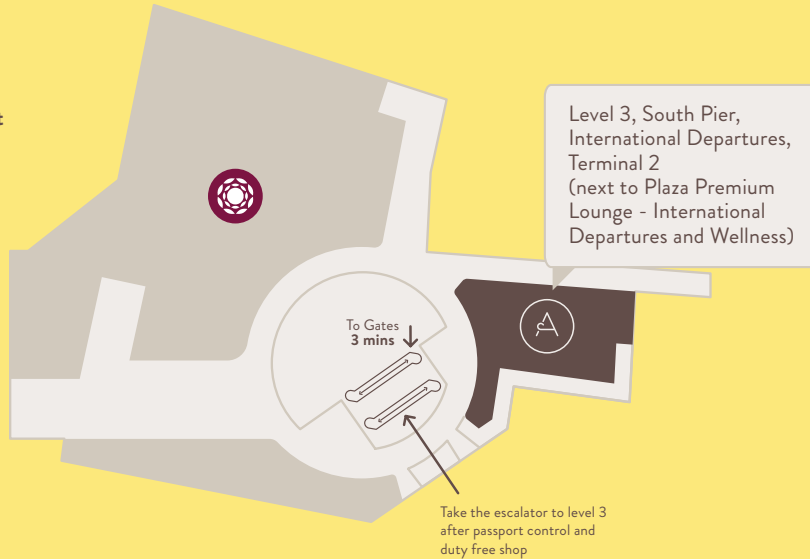

Welcome to Aerotel Rio de Janeiro

We are located in the South Pier, a new extension of Rio de Janeiro RIOgaleão - Tom Jobim International Airport, allowing you to access conveniently after the duty free shops.

Rio de Janeiro RIOgaleão - Tom Jobim International Airport
Aerotel Rio de Janeiro is located on Level 3 in South Pier, across Plaza Premium Lounge

Terminal 2
Please take the escalator to Level 3

Plaza Premium Lounge

All gates are a stone's throw away

Address

Level 3, South Pier, International Departures, Terminal 2, Rio de Janeiro RIOgaleão - Tom Jobim International Airport (take the escalator to Level 3 after Passport Control and duty free shops)

Opening hours

24 hours daily

Telephone number

+55 21 3398 4132

Highlights

Complimentary Wi-Fi

Powerful shower

Flexible booking hours