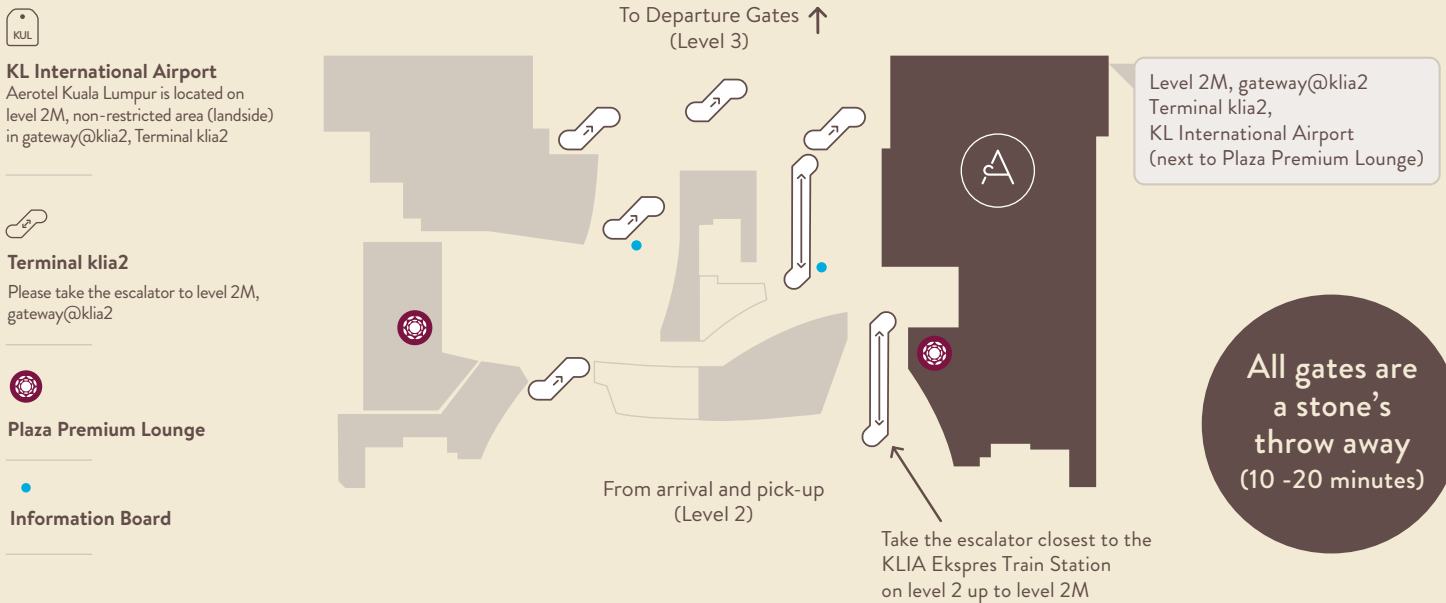

Welcome to Aerotel Kuala Lumpur

We are one-of-a-kind airport hotel, strategically located within gateway@klia2, the Shopping Mall at Terminal klia2, KL International Airport.

Book your stay as needed with our flexible booking hours in comfortable and thoughtfully-designed rooms of various sizes, accommodating one to four persons. Refresh, relax and recharge before your flight.

Aerotel Kuala Lumpur – changing the way you travel.

Address

Level 2M, gateway@klia2, Terminal klia2
KL International Airport, Kuala Lumpur, Malaysia

Opening hours

24 hours daily

Highlights

- Flexible booking hours
- Complimentary Wi-Fi
- Powerful hot shower
- Plaza Premium Lounge
- Bar
- Meeting room/ VIP room