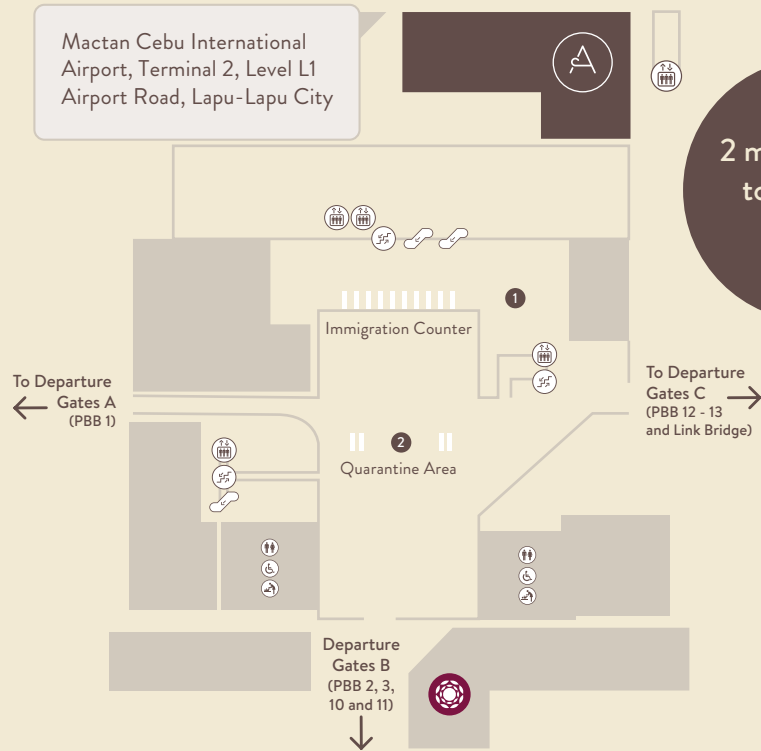

Welcome to Aerotel Cebu

We are a one-of-a-kind airport hotel conveniently located in Mactan Cebu International Airport Terminal 2, Level 1. We are easily accessible from both public area (landside) and transit area (airside) by following the dedicated “Nap and Shower” signage.

- 
Mactan Cebu International Airport Terminal 2
- 
Plaza Premium Lounge
Level 1, Arrival Level, Terminal 2

Address

Level L1, Terminal 2, Mactan Cebu International Airport, Airport Road Lapu-Lapu City, Cebu, Philippines

Telephone number

+32 494 7829

Opening hours

24 hours daily

Highlights

- Flexible Booking 
- Complimentary Wi-Fi 
- Powerful Shower 
- Refreshment Counter 

We look forward to shaping your airport experience.
For any enquiries, please contact us at hello.ceb@myaerotel.com