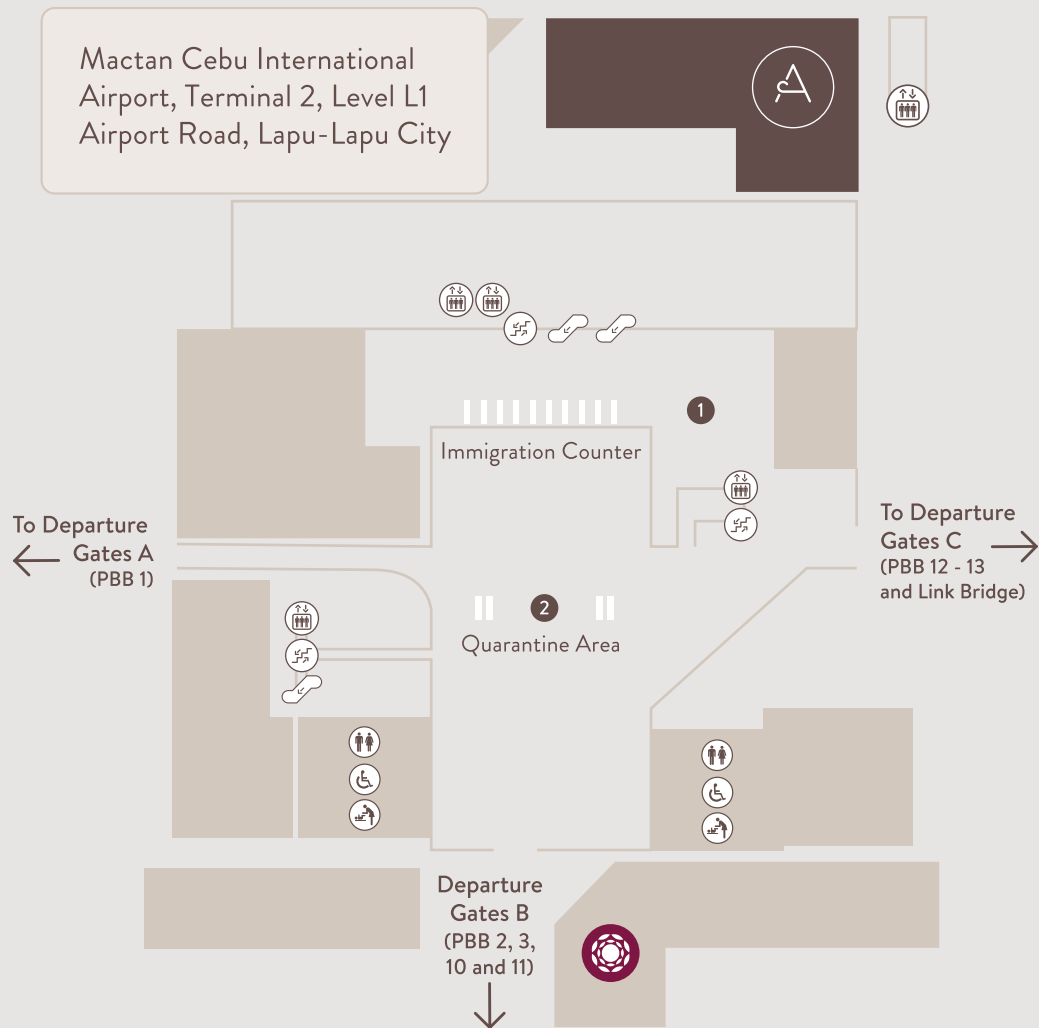

AEROTEL
CEBU

Aerotel Cebu Mactan Cebu International Airport (Airport Code: CEB)

You decide your check-in and check-out time! We allow flexible room booking on hourly basis

Click [here](#) for information on operating hours

Location

Located at Terminal 2 on Level L1 (outside airport restricted area) with a mere 5-minute walk to the nearest immigration counters.

Address: Level 1, Terminal 2, Mactan Cebu International Airport, Airport Road Lapu-Lapu City, Cebu, Philippines

Location map available on next page

Contact Us

Tel: +63 324947829

For Enquiry: hello.ceb@myaerotel.com

For Reservation: rsvn.ceb@myaerotel.com or via [official website](#)

Aerotel Cebu

Mactan Cebu International Airport (Airport Code: CEB)

Address: Level 1, Terminal 2, Mactan Cebu International Airport, Airport Road Lapu-Lapu City, Cebu, Philippines

Landside - The hotel is located within the non-restricted area prior to clearing passport control and for arriving passengers who have left the airport restricted area.