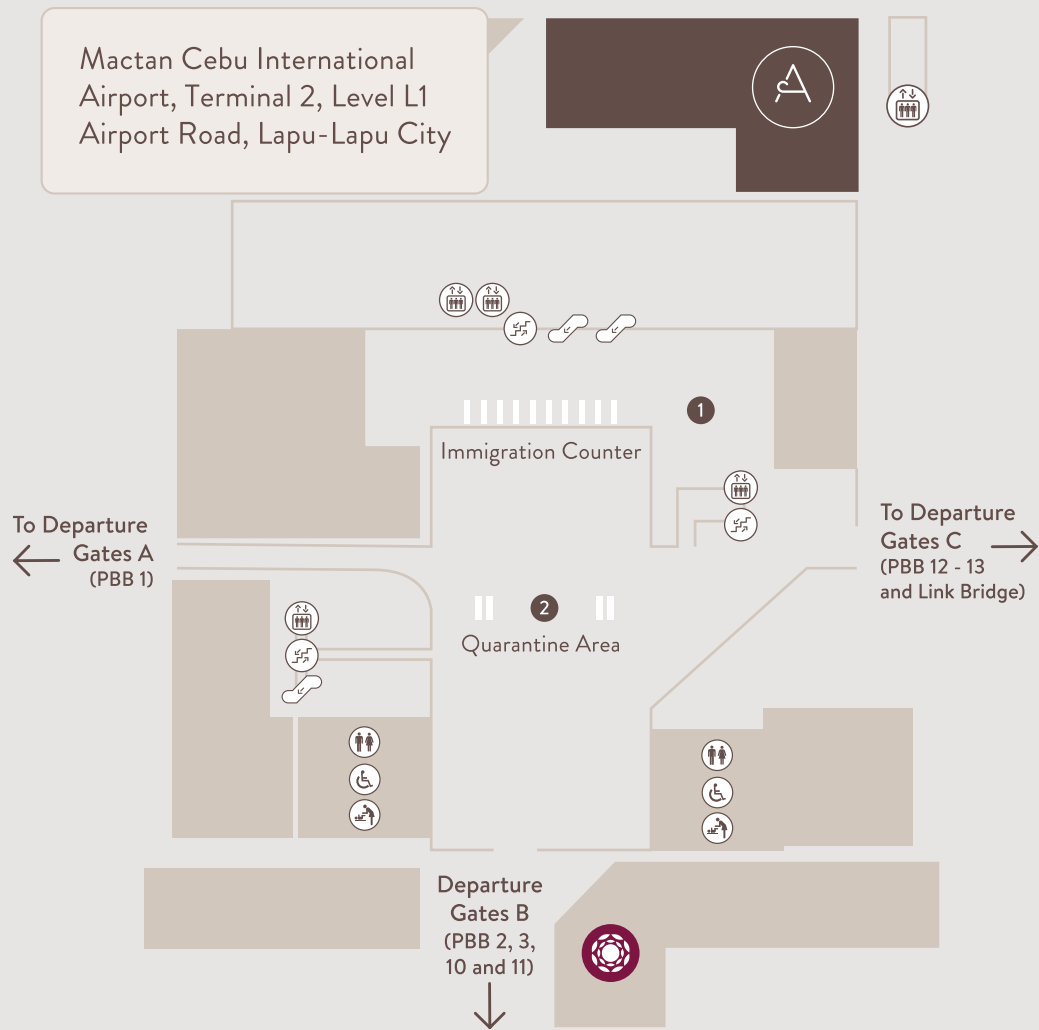

AEROTEL
CEBU

Aerotel Cebu Mactan Cebu International Airport (Airport Code: CEB)

You decide your check-in and check-out time! We allow flexible room booking on hourly basis

Click [here](#) for information on operating hours

Location

Located at Terminal 2 on Level L1 (outside airport restricted area) with a mere 5-minute walk to the nearest immigration counters.

Address: Level 1, Terminal 2, Mactan Cebu International Airport, Airport Road Lapu-Lapu City, Cebu, Philippines

Location map available on next page

Contact Us

Tel: +63 324947829

For Enquiry: hello.ceb@myaerotel.com

For Reservation: rsvn.ceb@myaerotel.com or via [official website](#)

Aerotel Cebu

Mactan Cebu International Airport (Airport Code: CEB)

Address: Level 1, Terminal 2, Mactan Cebu International Airport, Airport Road Lapu-Lapu City, Cebu, Philippines

Landside - The hotel is located within the non-restricted area prior to clearing passport control and for arriving passengers who have left the airport restricted area.