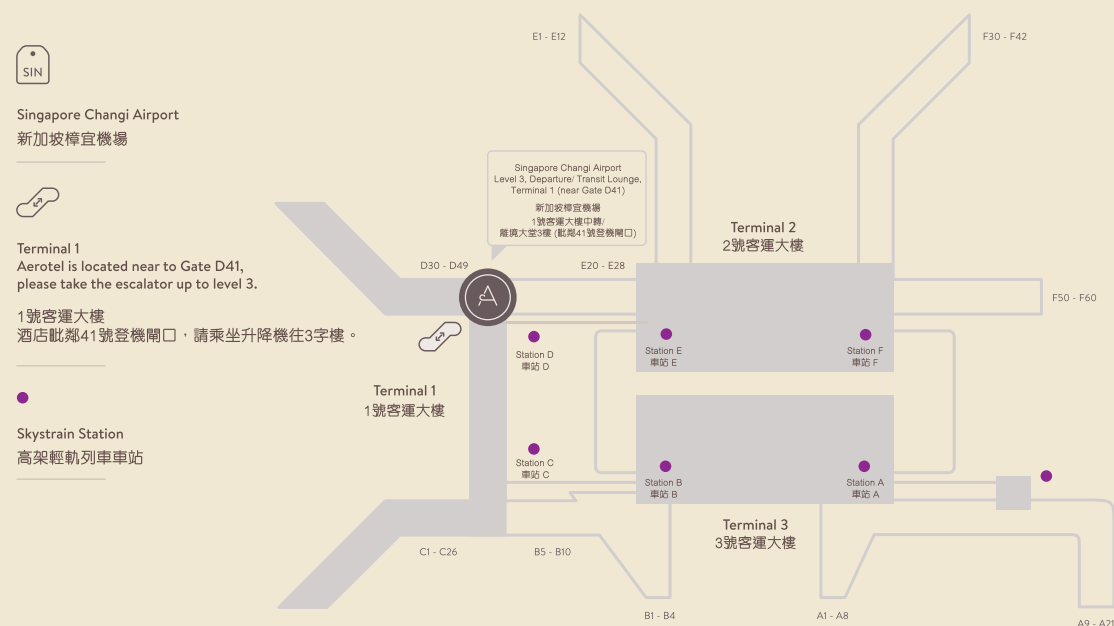

Welcome to Aerotel Singapore

歡迎來到新加坡遨途機場酒店

Aerotel is one-of-a-kind airport transit hotel located at the transit area of Singapore Changi Airport. Our convenient booking hours means you get to choose your stay based on your travel needs. We handpick mattresses and pillows to ensure quality sleep, and provide power showers to reenergise the travel-weary. Our outdoor swimming pool is a welcome respite for those who wish to relax while getting a workout, and there's free WiFi to keep you connected. At Aerotel, we do everything with love and care to help you refresh, relax and rest while in transit.

位於新加坡樟宜機場中轉區的遨途機場酒店，提供按小時預訂的客房，讓旅客可因應實際需要預訂時段。客房內設有舒適的床墊、枕頭、熱水淋浴等，設施一應俱備。此外酒店設有室外游泳池，為旅程加入運動元素；免費無線網絡可讓旅客與朋友保持聯繫，入住旅客可在航班前後稍作休息，輕鬆迎接餘下旅程。

酒店毗鄰登機閘口

All gates are a stone's throw away

Address 地址

Level 3, Departure/ Transit Lounge, Terminal 1,
Singapore Changi Airport (near Gate D41)
新加坡樟宜機場1號客運大樓中轉/離境大堂3樓
(毗鄰41號登機閘口)

Opening hours 營業時間

24 小時 hours daily

Telephone number 聯絡電話

+65 6808 2388

Hotel Highlights 酒店特色

Outdoor swimming pool 室外游泳池

Poolside bar WiFi 池畔酒吧

Fitness corner 健身室