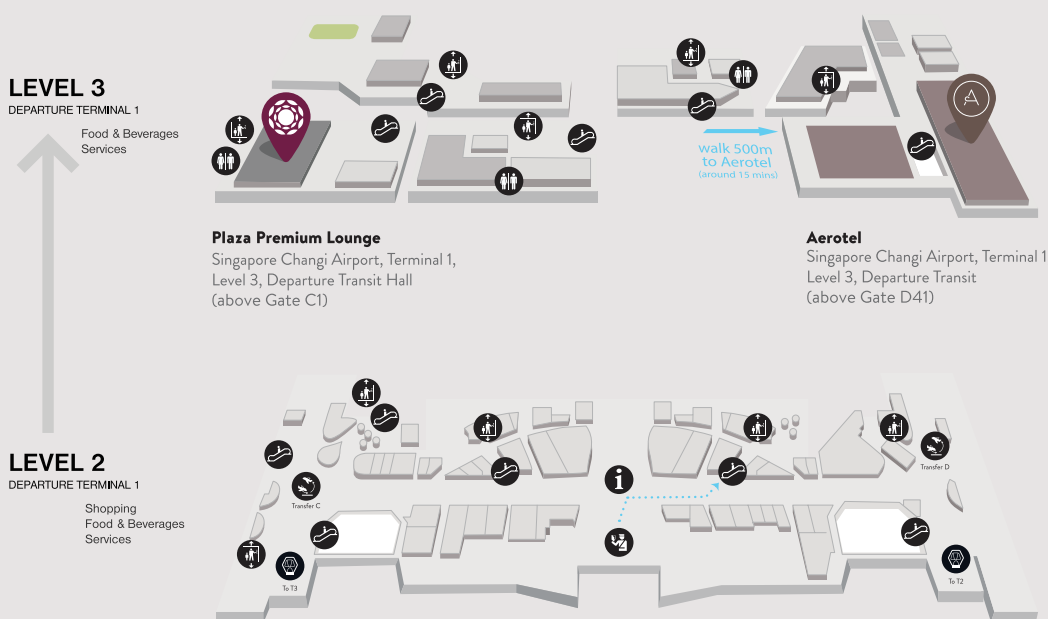

Aerobar

- Outdoor poolside bar with Cabana and comfy seating
- Offers snacks with a range of wines, spirits, cocktails, beers and non-alcoholic drinks.

Facilities and Services

- Asia's first and only rooftop airport pool complemented with Jacuzzi, pool side refreshment, shower & locker services
- Sale of swim apparel and rental of floats are available
- Fitness Corner that provides extensive weights and machineries to travellers who want to stay fit-on-the-go

Location

Aerotel Singapore is located in Terminal 1, just above D41 on Level 3. Kindly note you must be in possession of a valid boarding pass and travel document to access Aerotel Singapore.

Address: Level 3, Departure/Transit Lounge, Terminal 1, Singapore Changi Airport, Singapore

Departure Transit Lounge

Contents

Terminal 1 Changi Airport overview

- Lift
- Escalator
- Information Counter
- Departure Immigration
- Skytrain
- Transfer
- Washroom

Address: Level 3, Departure/Transit Lounge, Terminal 1, Singapore Changi Airport, Singapore

Airside - The hotel is located within the restricted area where passengers departing have cleared customs and passport control and for transit passengers who have cleared transit customs and security control. An onward flight boarding pass is required.