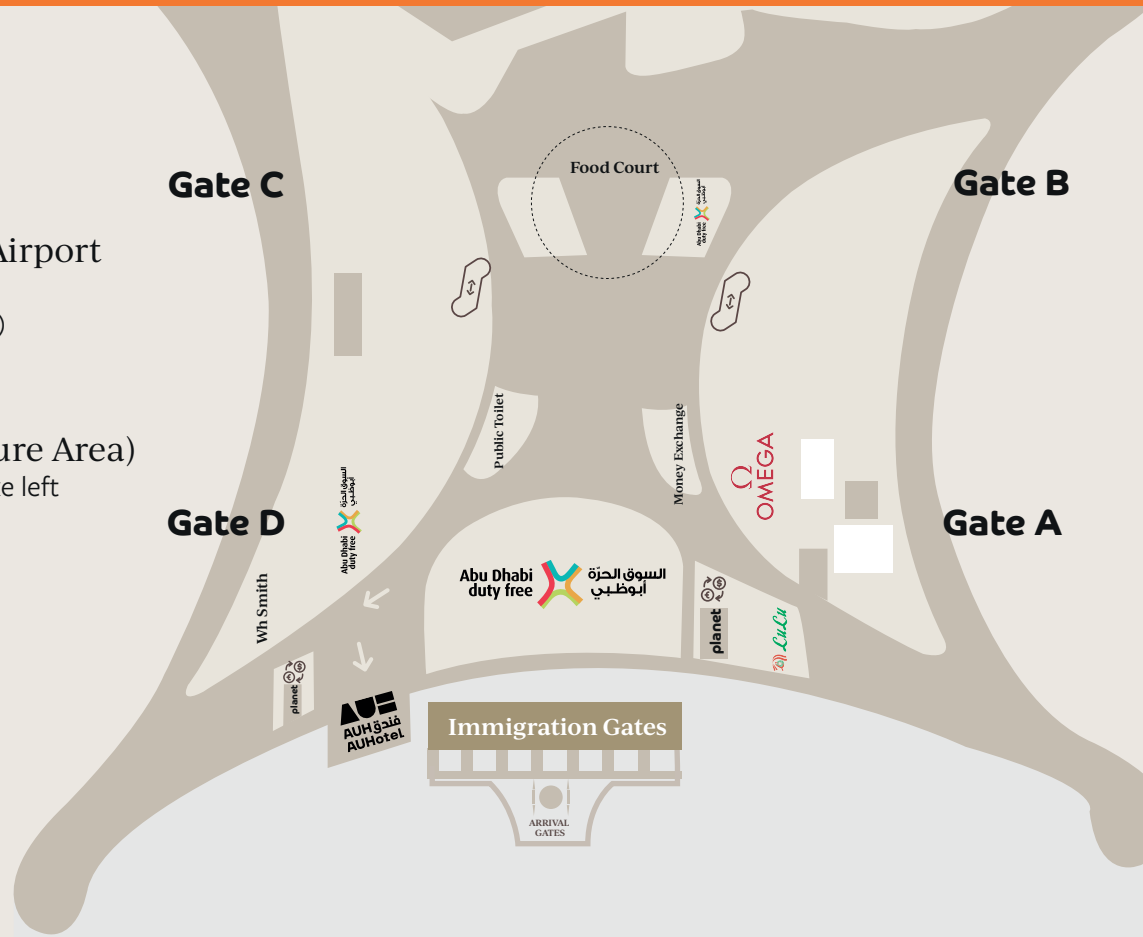

### Location:

AUHotel is centrally located within Zayed International Airport, situated airside (Transit Area) in Departures at Pier D, conveniently Neighbour the Pearl Lounge and in proximity to the duty-free area.

## Zayed International Airport

AUHotel Located in  
Transit Zone (Departure Area)

## Transit Zone (Departure Area)

After passing immigration take left  
before VAT PLANET

### Address:

Level 3, Departures (Within Transit Zone), Neighbour to Pearl Lounge, Zayed International Airport, Abu Dhabi Airside - The hotel is located within the restricted area where passengers departing have cleared customs and passport control and for transit passengers who have cleared transit customs and security control. An onward flight boarding pass is required.