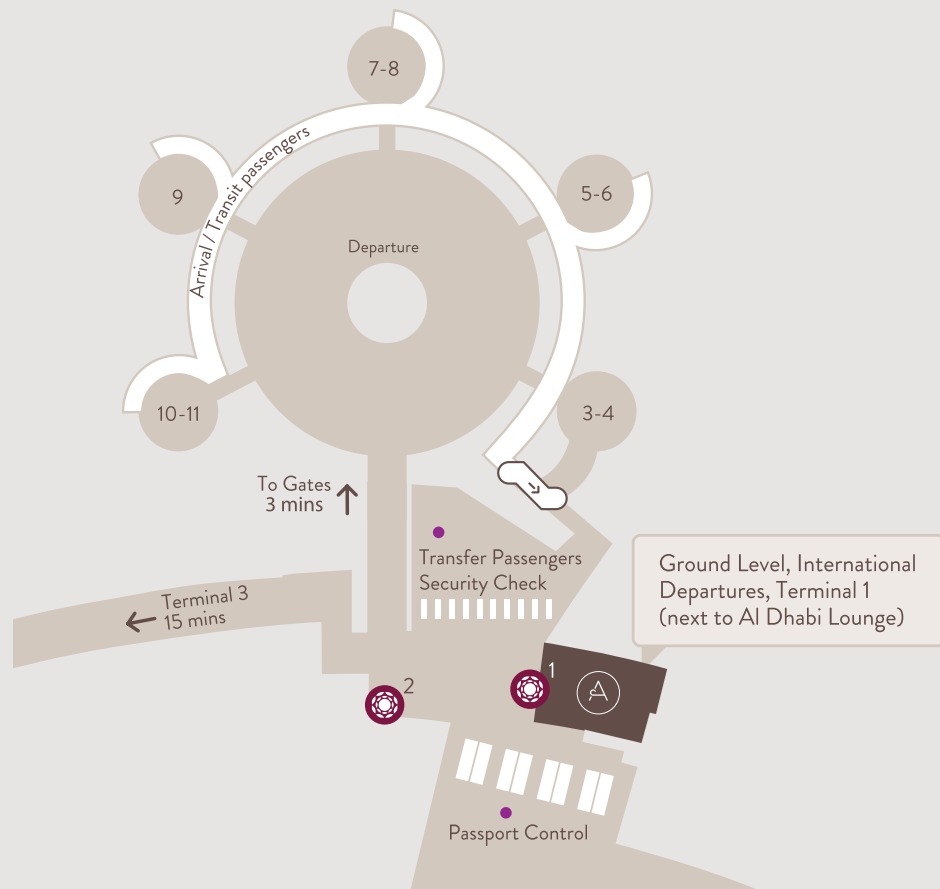

Location

Located between the Terminal 1 passport control and transfer passenger security check area, next to Al Dhabi lounge. For arrival and transit passengers please take the escalator down to ground level. Kindly note you must be in possession of a valid boarding pass and travel document to access Aerotel Abu Dhabi.

For Reservation: rsvn.auh@myaerotel.com or via [official website](#)

Aerotel Abu Dhabi

Abu Dhabi International Airport (Airport Code: AUH)

Abu Dhabi International Airport

Aerotel Abu Dhabi T1 is located between the passport control area and transfer passenger security check area, next to Al Dhabi Lounge

Terminal 1

For arrival and transit passengers please catch the escalator down to ground level

Al Dhabi Lounge

Al Reem Lounge

Address: Ground Level (Secured Area), International Departures, Terminal 1, Abu Dhabi International Airport

Airside - The hotel is located within the restricted area where passengers departing have cleared customs and passport control and for transit passengers who have cleared transit customs and security control. An onward flight boarding pass is required.