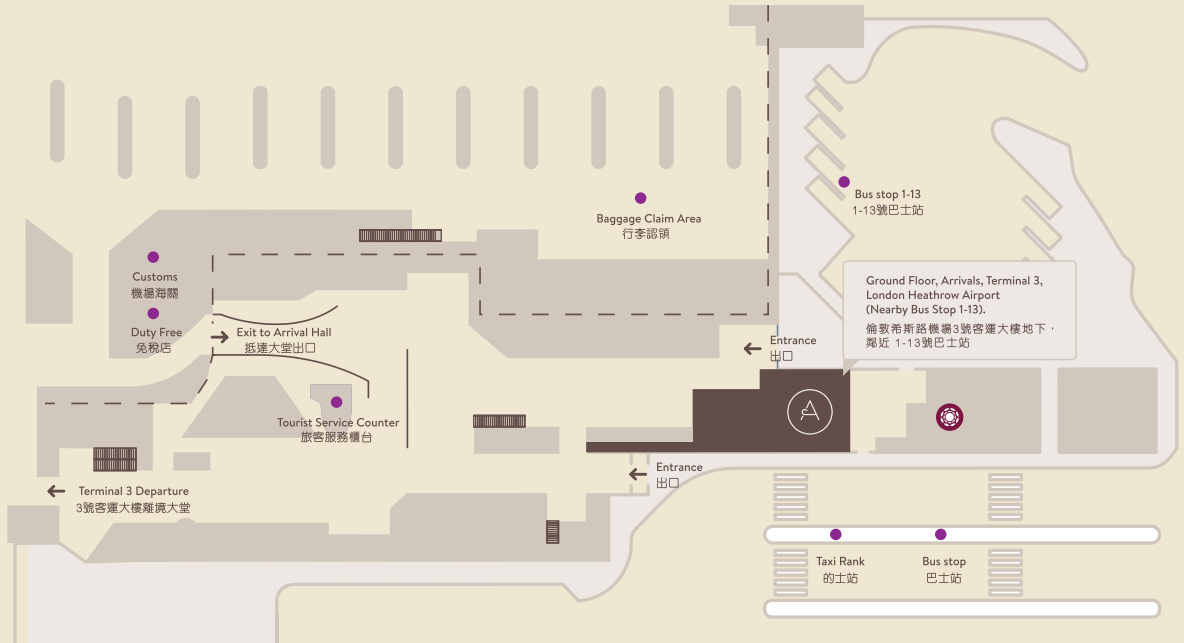

Welcome to Aerotel London Heathrow

歡迎來到倫敦遨途機場酒店

Located in the Arrivals Hall of Terminal 3 at Heathrow Airport, Aerotel London Heathrow allows you to stumble off a flight and roll into bed in no time. With our flexible booking hours and well-appointed rooms of various sizes, we'll make sure you're refreshed, recharged and ready for your next destination.

位於倫敦希斯路機場3號客運大樓抵達大堂的遨途機場酒店，提供按小時預訂的單人、雙人及家庭客房，讓旅客可以在航班前後稍作休息，輕鬆迎接餘下旅程。

Terminal 3 Arrivals

3號客運大樓抵達大堂

London Heathrow Airport
倫敦希斯路機場

Aerotel London Heathrow
倫敦遨途機場酒店

Plaza Premium Lounge Terminal 3, Arrivals
環亞機場貴賓室
3號客運大樓抵達大堂

Address 地址

Ground Floor, Arrivals, Terminal 3,
London Heathrow Airport (Nearby Bus Stop 1-13).
倫敦希斯路機場3號客運大樓地下(鄰近 1-13號巴士站)

Opening hours 營業時間

24 小時 hours daily

Telephone number 聯絡電話

+44 20 8745 9805

Hotel Highlights 酒店特色