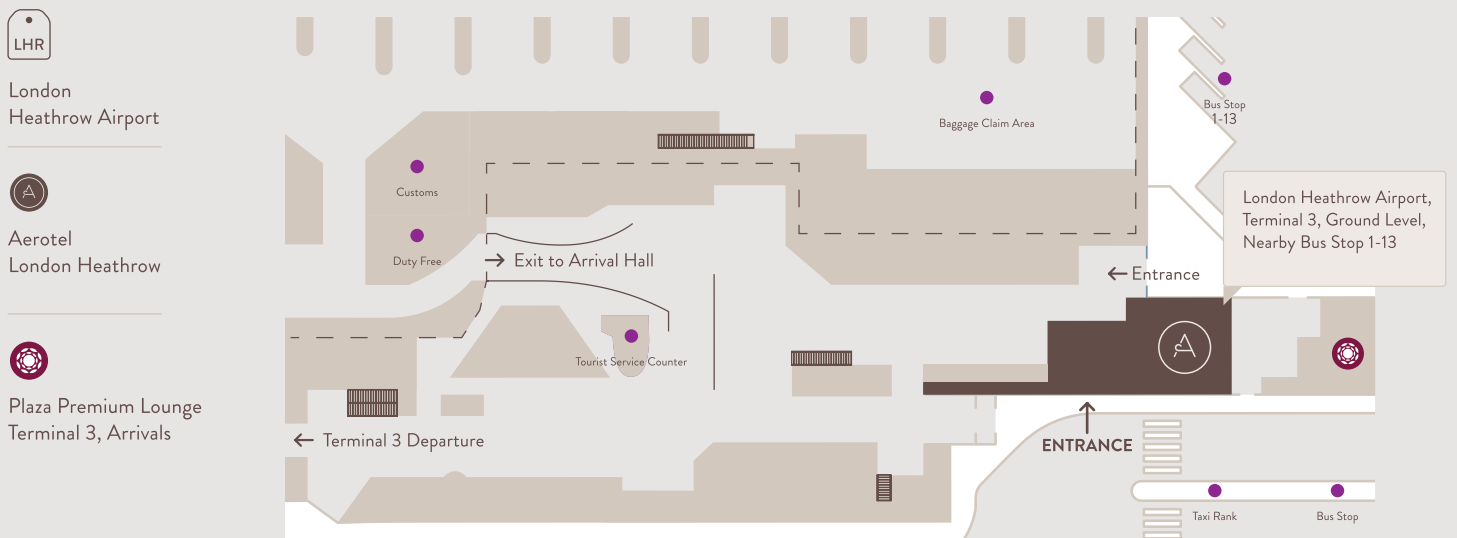

Dining Options

Library Lounge

Offers light refreshments with comprehensive beverage selection of coffee, tea, juices, soft drinks, beer and liquor.

Location

Aerotel London is located in Terminal 3, Arrivals Hall, and is within walking distance of Terminal 2 and Heathrow Express, making it easy for you to travel between all of Heathrow's terminals. Your stay at Aerotel London allows for a speedy departure as we are just a few steps from the check-in desks at Terminal 3.

Address: Terminal 3 Arrivals Hall, East Wing Building, Heathrow Airport, Hounslow, TW6 1AA

Location map available on next page

Contact Us

Tel: +44 208 745 9805

For Enquiry: hello.lhr@myaerotel.com

For Reservation: rsvn.lhr@myaerotel.com or via [official website](#)

Aerotel London London Heathrow Airport (Airport Code: LHR)

Address: Terminal 3 Arrivals Hall, East Wing Building, Heathrow Airport, Hounslow, TW6 1AA

Landside - The hotel is located within the non-restricted area prior to clearing passport control and for arriving passengers who have left the airport restricted area.