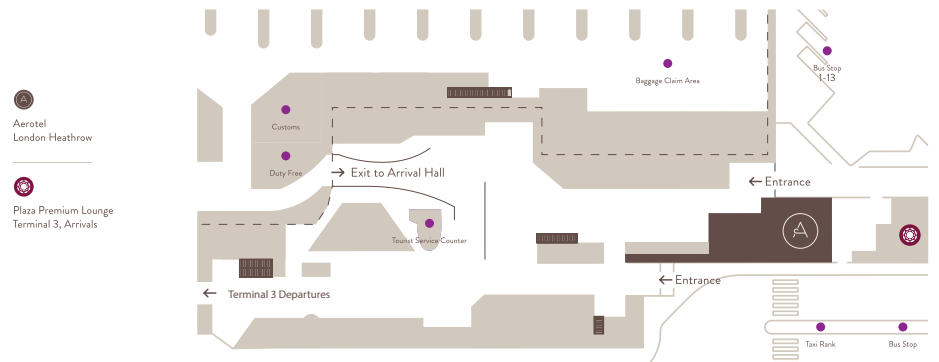

About Us

AEROTEL
LONDON HEATHROW

Welcome To Aerotel London Heathrow

We are a one-of-a-kind airport hotel located at Terminal 3 Arrivals, London Heathrow Airport.

Not only are we located right inside the airport, we are also within walking distance of T2, T3, Central Bus Station, London Underground and Heathrow Express. We offer flexible booking hours and room sizes so you can book exactly what you need. Have a long layover before your connecting flight? Or need a place to crash after arriving on a red-eye? Whatever it is, we'll make sure you're refreshed, recharged and ready for your next destination.

Location Map of Aerotel London Heathrow

From Terminal 2 International Arrivals Hall

- Exit Terminal 2 Arrivals Hall, take the escalators following signs to Terminal 3 and the London Underground. You will see signs for the hotel.
- You will come across escalators/lifts taking you to Terminal 3 level outside, follow signs for hotel.
- Take a right and walk towards the end of the building. Then take a right and walk further down, following signs for hotel. Take a left for the hotel entrance (approximately 10-minute walk).

From Terminal 5 International Arrivals Hall

- Leave Terminal 5 Arrivals and make your way towards the Heathrow Express.
- Board the HEX and take the next stop Central Station Terminals 2 and 3.
- Follow the signs for Terminal 3. You will pick up signs for the hotel in the tunnel.
- Take a right and walk towards the end of the building. Then take a right and walk further down, following signs for hotel. Take a left for the hotel entrance (approximately 10-minute walk).