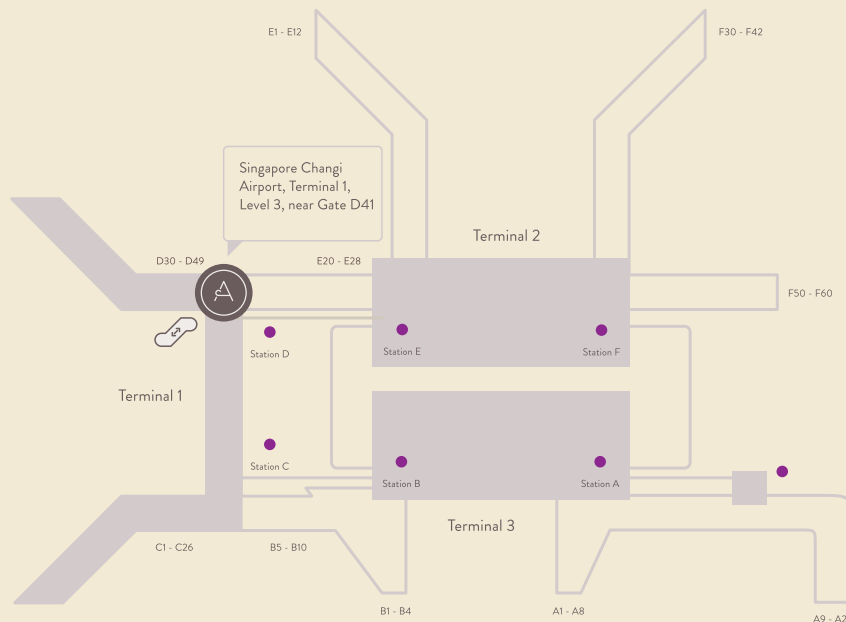

Welcome to Aerotel Singapore

We are a one-of-a-kind airport transit hotel located in airside of the Singapore Changi Airport to provide travellers in transit with both comfortable accommodation and convenient booking hours that suit your needs. We offer handpicked mattresses and pillows to ensure your quality sleep, coupled with power showers and an array of amenities. With our attentive service and carefully tailored designs, we do everything with love and care; Aerotel is well-equipped for you to refresh, relax and rest while in the airport.

Singapore Changi Airport

Terminal 1
Aerotel is located near to Gate D41, please catch the escalator up to level 3.

● Skytrain Station

All gates are a stone's throw away

Address

Level 3, Departure / Transit Lounge,
Terminal 1, Singapore Changi Airport
(near Gate 41)