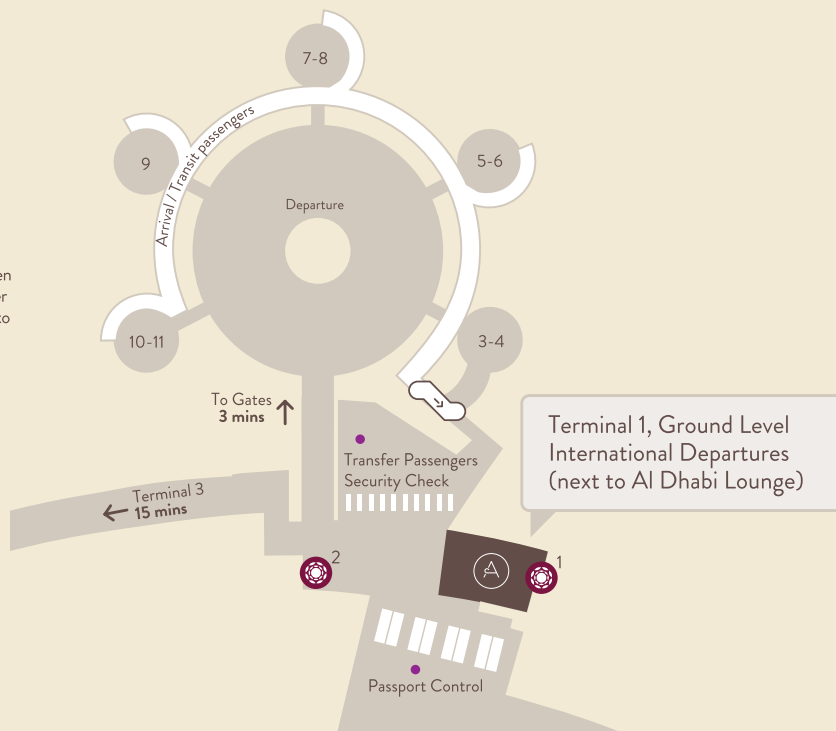

Welcome to Aerotel Abu Dhabi

We are your tranquil oasis while in transit in Abu Dhabi. As a key transit hub in the Middle East, there are a lot of late night and early morning departures. Our rooms are well located in the centre of the airport allowing you to stumble off a flight and roll into bed in no time.

Address

Ground Level, International Departures
Terminal 1, Abu Dhabi International Airport
(turn right after Passport / Security Control)

Opening hours

24 hours daily

Highlights

Complimentary Wi-Fi

Powerful hot shower

Flexible booking hours

Abu Dhabi International Airport

Aerotel Abu Dhabi is located between the passport control area and transfer passenger security check area, next to Al Dhabi Lounge

Terminal 1

For arrival and transit passengers please catch the escalator down to ground level

Al Dhabi Lounge

Al Reem Lounge

All gates are a stone's throw away

We look forward to shaping your airport experience. For any enquiries, please contact us at hello.auh@myaerotel.com